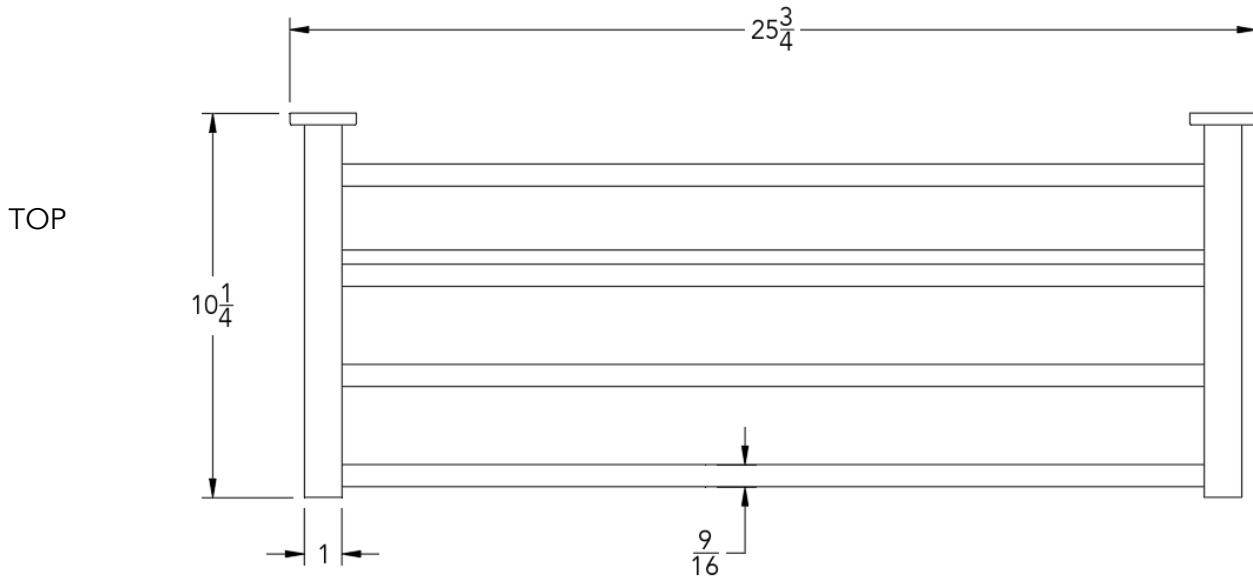

neelnox

LET
THERE
BE **DESIGN.**

FEATURES

- Premium 304 Grade Stainless Steel
- Solid Mount Construction
- Concealed Installation Hardware
- State of the art wall anchors included for installation on Dry wall or Tile

Dimensions in inches

NOTE: Dimensions subject to change without notice.