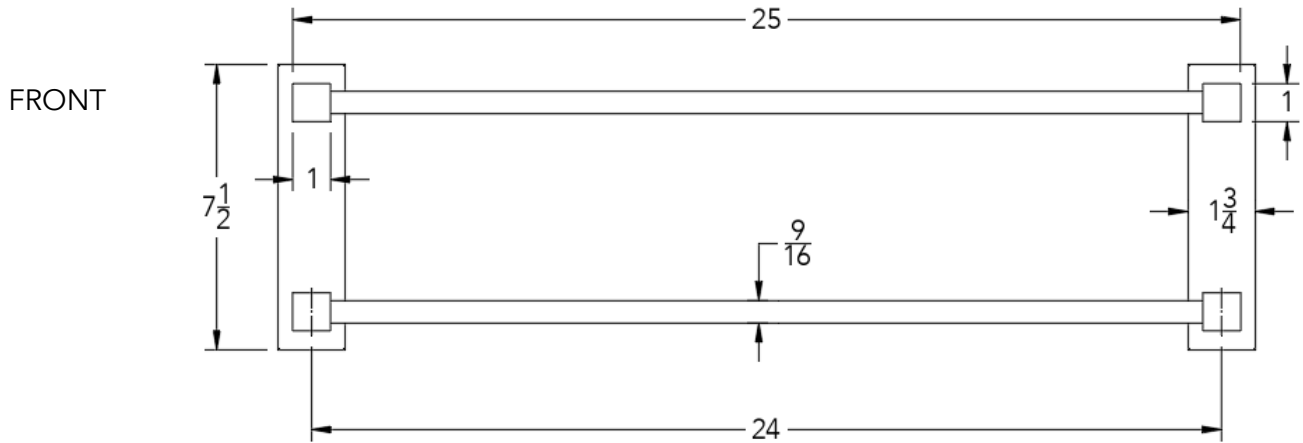

neelnox

LET
THERE
BE **DESIGN.**

FEATURES

- Premium 304 Grade Stainless Steel
- Solid Mount Construction
- Concealed Installation Hardware
- State of the art wall anchors included for installation on Dry wall or Tile

COLLECTION GLACIER

TOWEL RACK WITH BAR

Model	Product	Finishes Available
GLA-TRKB24	Towel Rack With Bar	Multiple finishes available. Over 23 finishes to choose from.

FINISHES			
Polished (-P)	Antique Copper (-ACOP)	Polished Gold (-PGLD)	
Brushed (-B)	Polished Brass (-PBRS)	Brushed Copper (-BCOP)	
Brushed Gold (-BGLD)	Matte White (-WHT)	Brushed Rose Gold (-BRGD)	
Matte Black (-BLK)	Brushed Modern Bronze (-BMBRZ)	Brushed Black (-BRBLK)	
Oil Rubbed Bronze (-ORB)	Glossy White (-GWHT)	Polished Black (-PBLK)	
Brushed Brass (-BBRS)	Polished Rose Gold (-PRGD)	Antique Nickel (-ANKL)	
Brushed Bronze (-BBRZ)	Unlacquered Brass (-UBRS)	Black Nickel (-NKBL)	
Antique Brass (-ABRS)	Polished Nickel (-PNKL)		

Dimensions in inches

NOTE: Dimensions subject to change without notice.