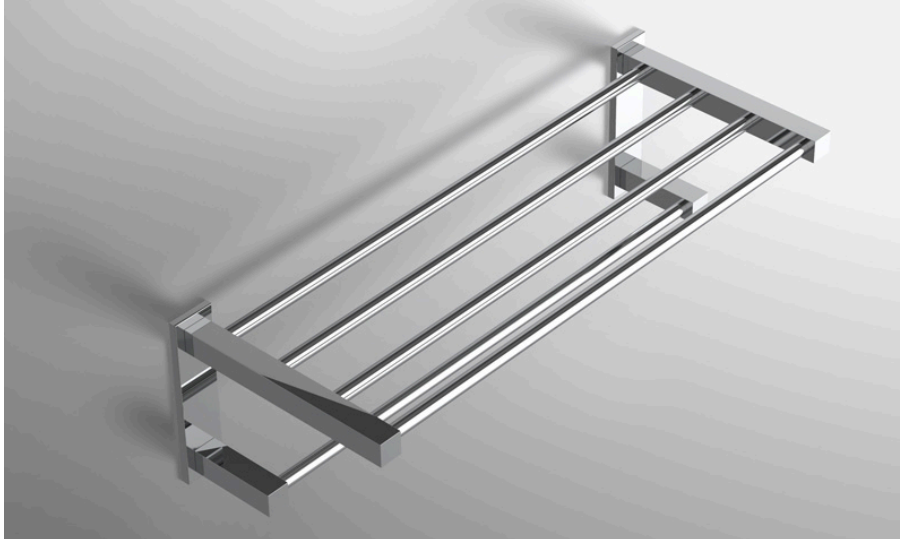

neelnox

LET
THERE
BE **DESIGN.**

FEATURES

- Premium 304 Grade Stainless Steel
- Solid Mount Construction
- Concealed Installation Hardware
- State of the art wall anchors included for installation on Dry wall or Tile

COLLECTION GLACIER

TOWEL RACK WITH BAR

Model	Product	Finishes Available
GLA-TRKB24	Towel Rack With Bar	Multiple finishes available. Over 23 finishes to choose from.

FINISHES			
Polished (-P)	Antique Copper (-ACOP)	Polished Gold (-PGLD)	
Brushed (-B)	Polished Brass (-PBRS)	Brushed Copper (-BCOP)	
Brushed Gold (-BGLD)	Matte White (-WHT)	Brushed Rose Gold (-BRGD)	
Matte Black (-BLK)	Brushed Modern Bronze (-BMBRZ)	Brushed Black (-BRBLK)	
Oil Rubbed Bronze (-ORB)	Glossy White (-GWHT)	Polished Black (-PBLK)	
Brushed Brass (-BBRS)	Polished Rose Gold (-PRGD)	Antique Nickel (-ANKL)	
Brushed Bronze (-BBRZ)	Unlacquered Brass (-UBRS)	Black Nickel (-NKBL)	
Antique Brass (-ABRS)	Polished Nickel (-PNKL)		

Dimensions in inches

NOTE: Dimensions subject to change without notice.