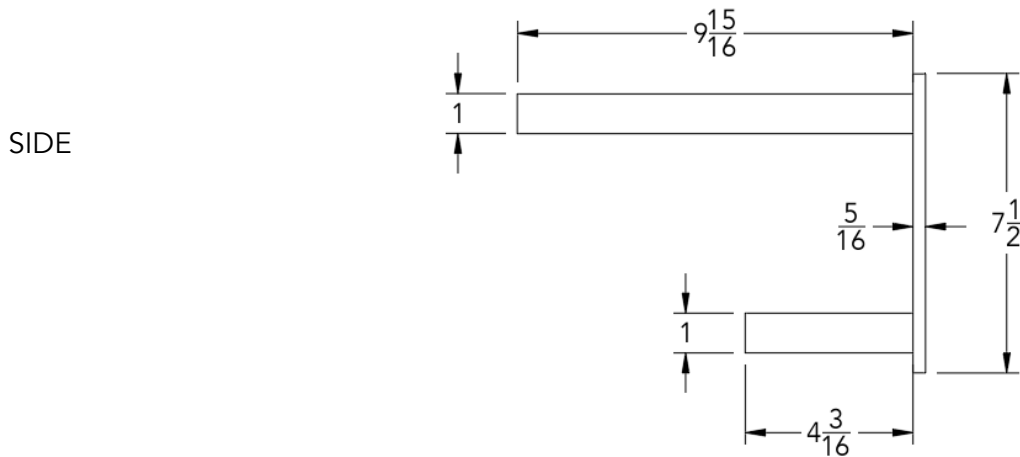

Dimensions in inches

NOTE: Dimensions subject to change without notice.